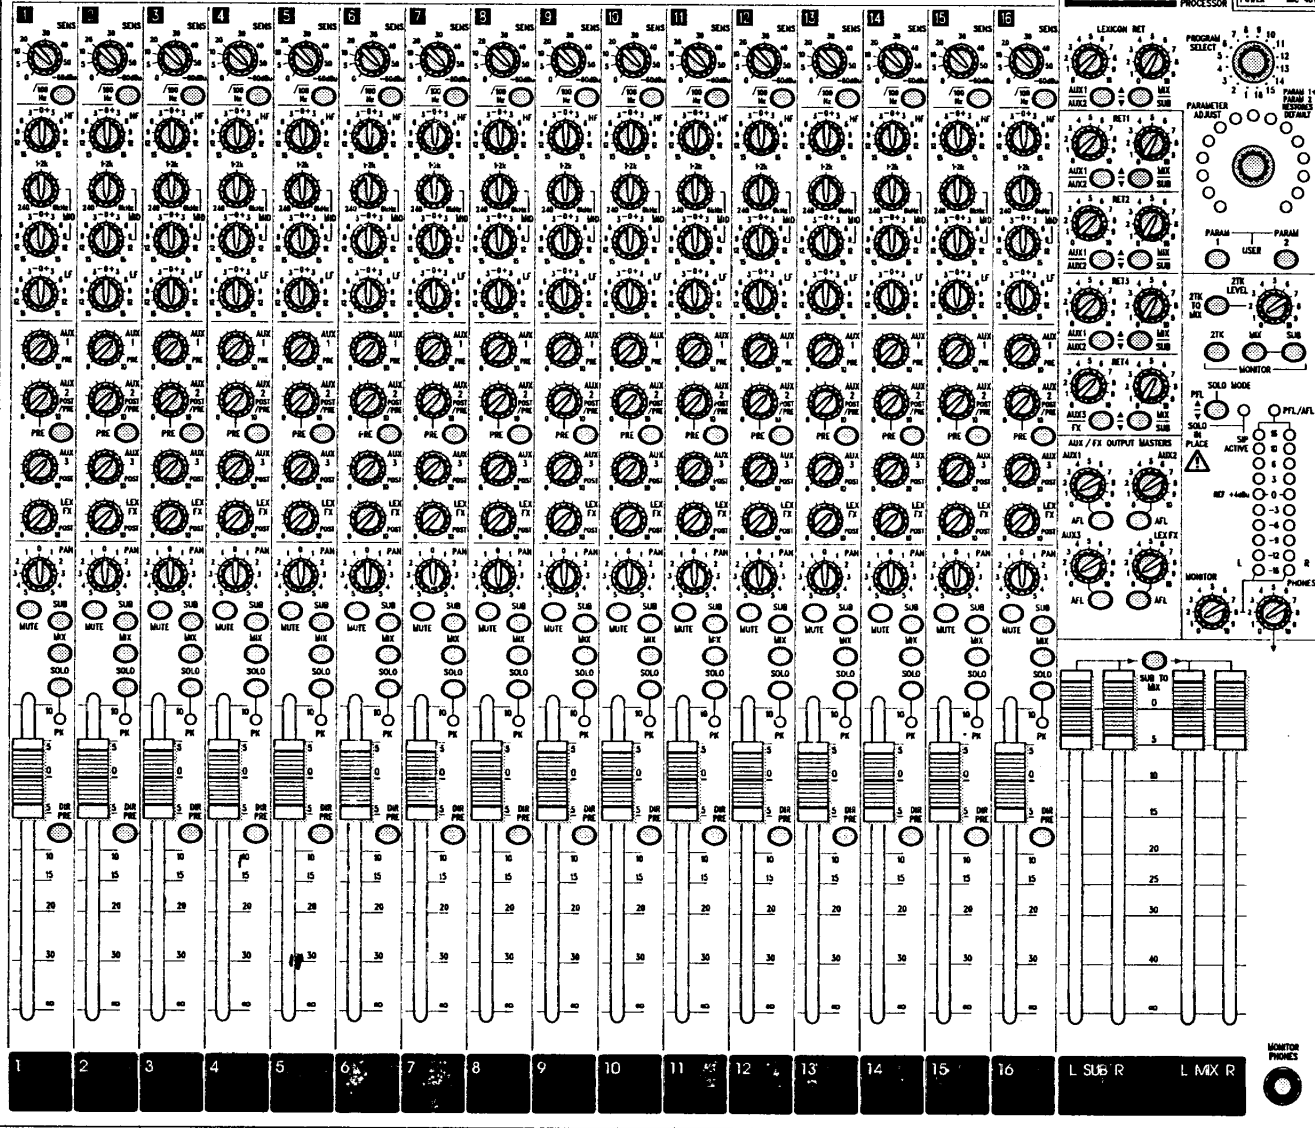

FX16 Console -
Typical Starting Out
Control Positions

ULTRA MD

FX16

FX16

Lexicon DIGITAL EFFECTS PROCESSOR
POWER MC ADV

MONITOR PHONES